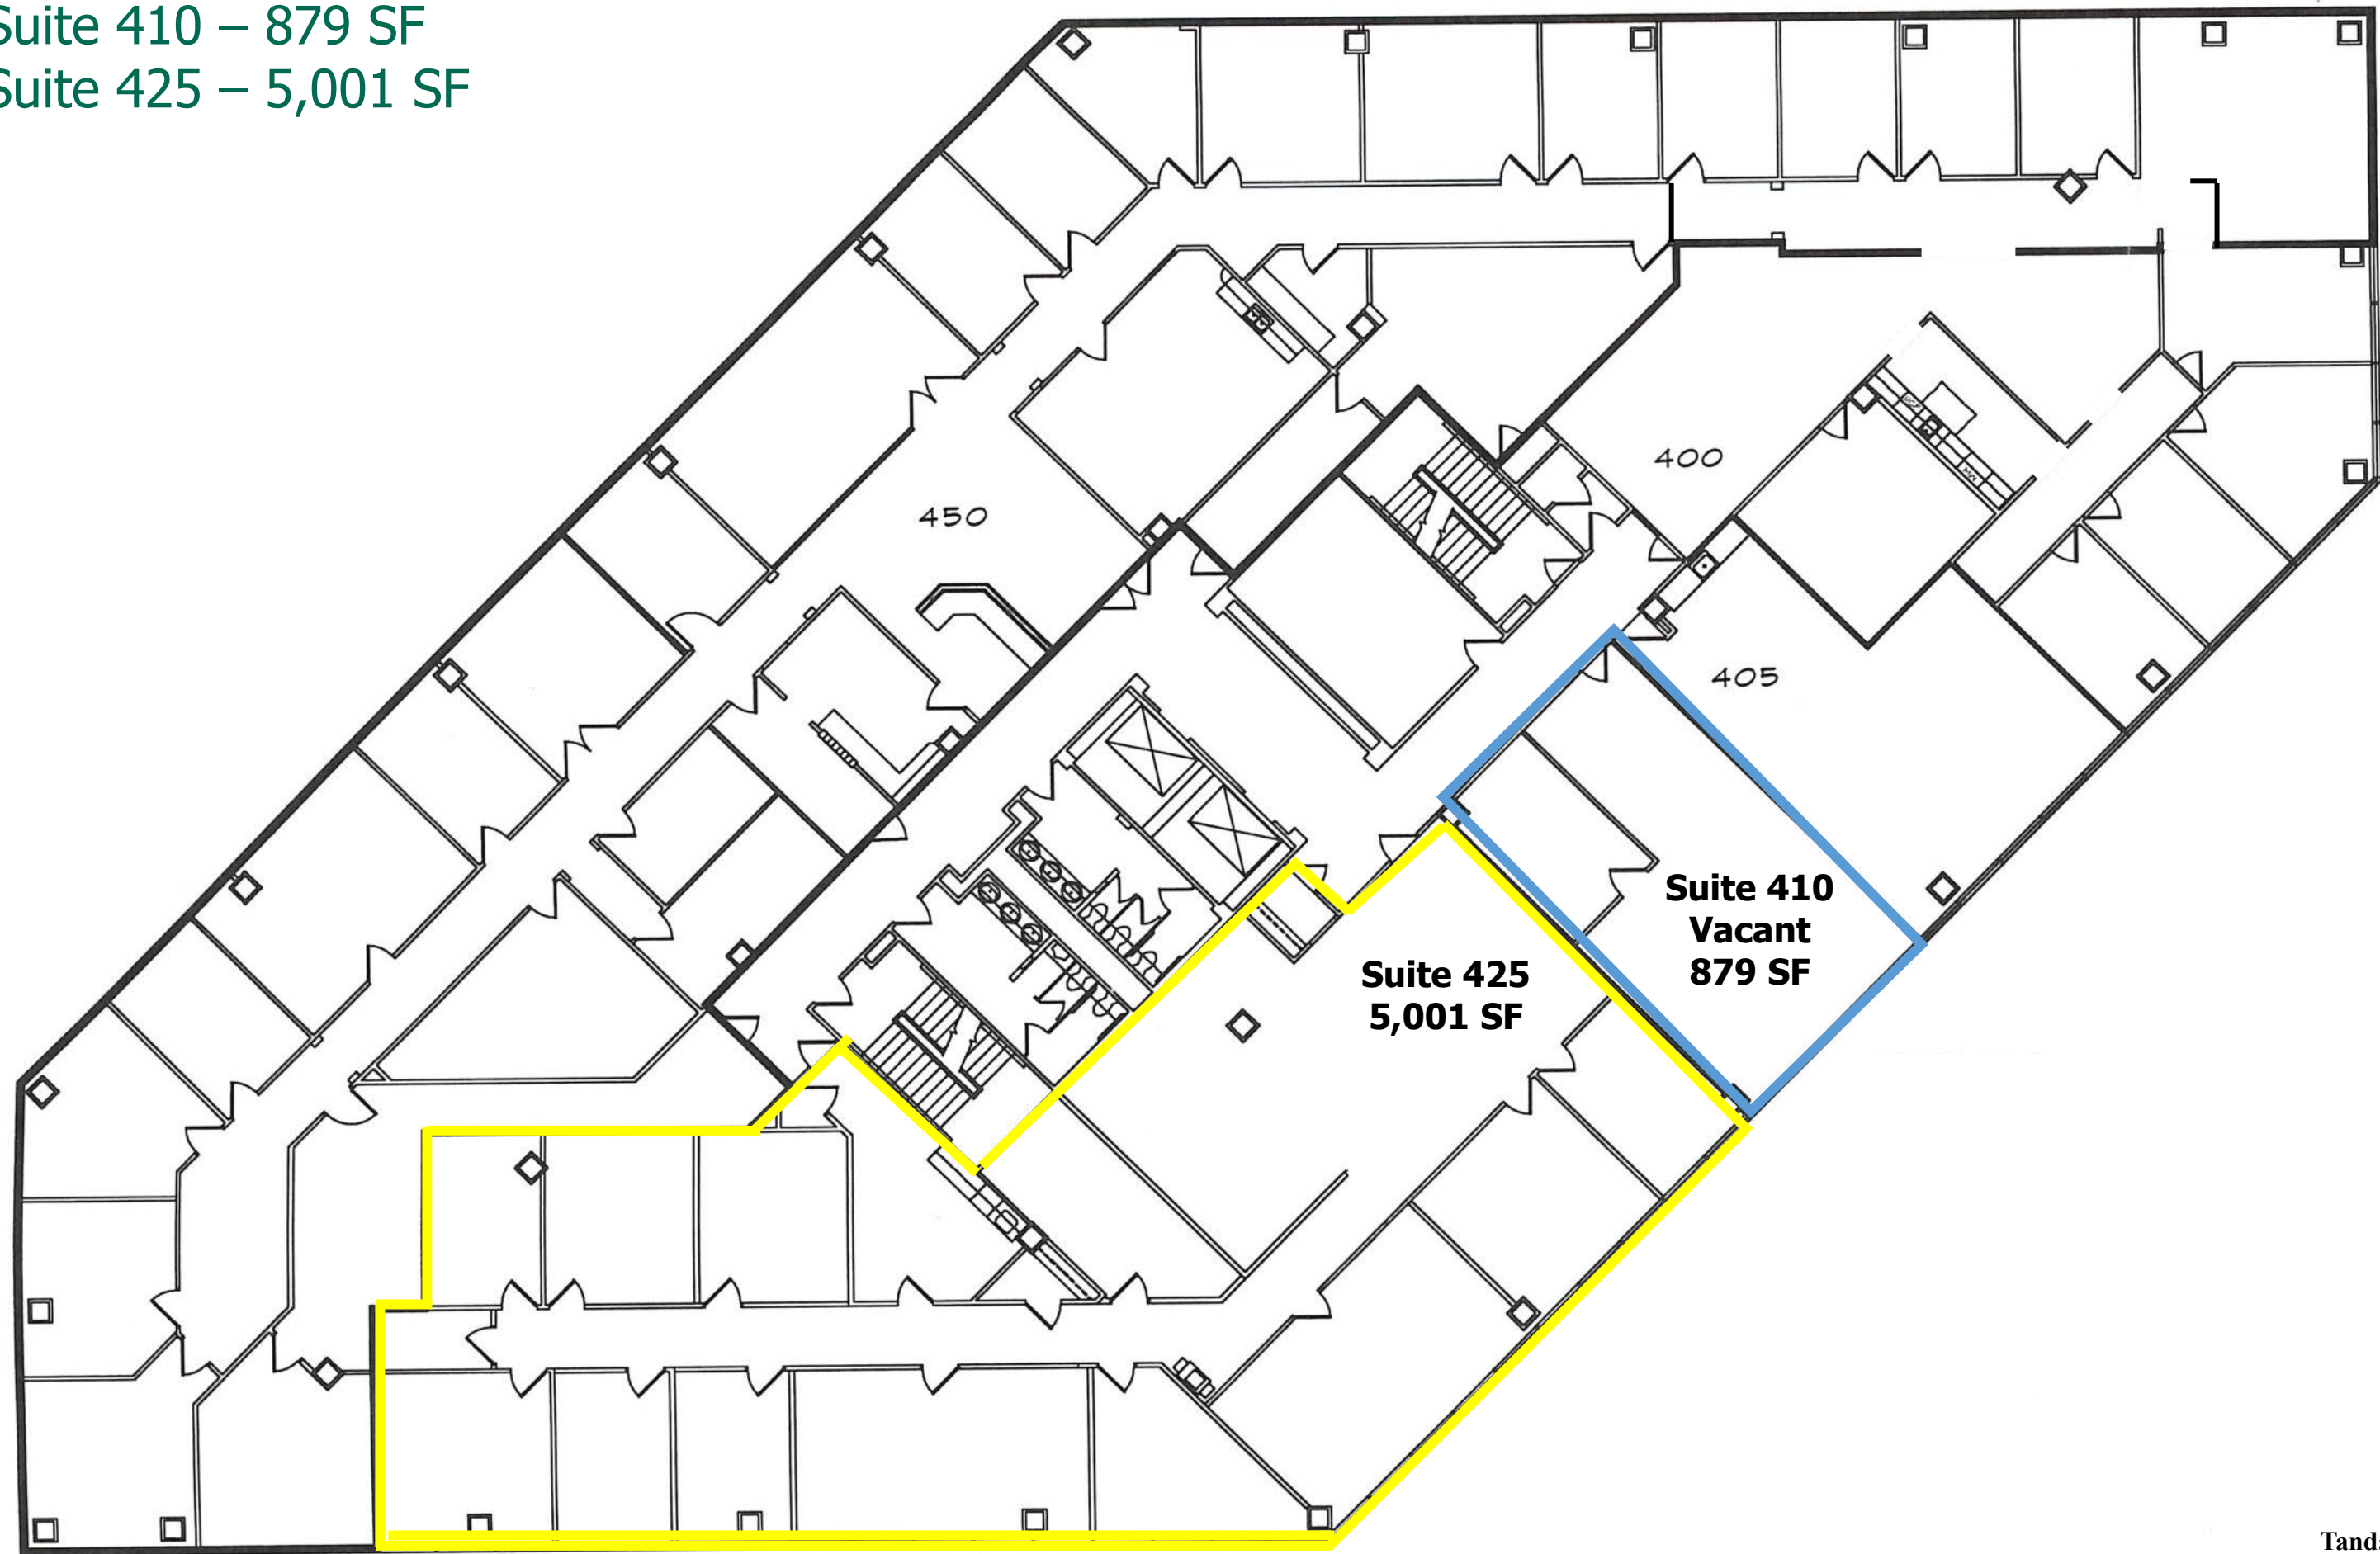

# One Memorial Place

7633 East 63<sup>rd</sup> Place, Tulsa, OK 74133

5,880 Contiguous Available

Suite 410 – 879 SF

Suite 425 – 5,001 SF

The information above has been obtained from sources believed reliable. While we do not doubt its accuracy, we have not verified it and make no guarantee, warranty, or representation about it. You and your legal and technical advisors should conduct a careful, independent investigation of the property to determine to your satisfaction to the suitability of the property for your needs.